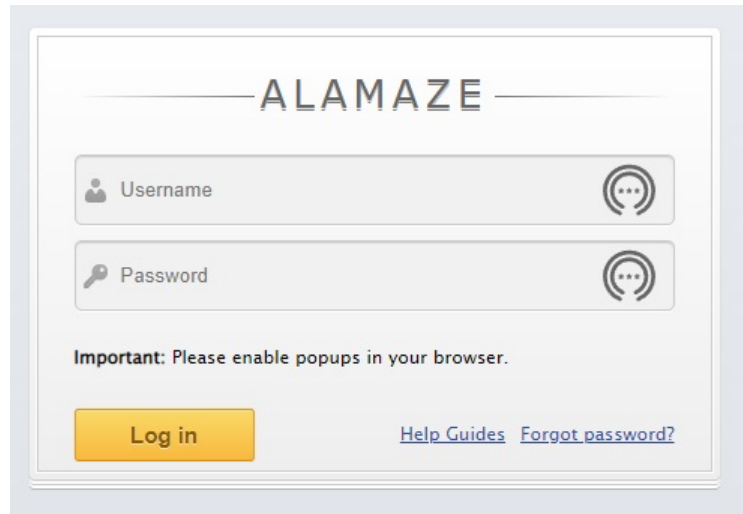

3. When you login for the first time, you will be directed to the Alamaze Game Queue where you may create and sign up for games. You may play the free **Tutorial** as many times as you wish until you are comfortable with the user interface of entering your kingdom's actions before joining a real game.
4. Once you are ready for the next step, read the **Dual** tutorial. The Duel is a 2-player game so another player will join you when they become available. It is recommended that you post a note about the game on the Forum's New Game Signup Section:
  LINK NEEDED TO DUAL TUTORIAL

Play Tutorial

For new players, learn the game with the Alamaze Tutorial before joining an actual game with other players. It's free and has unlimited play!

The tutorial will automatically place you as the High Elves (vs. Dwarves) on a fixed map. The game will be created in a few minutes and an email will be sent to you with your initial kingdom files. Instructions on how to proceed will be provided within the kingdom turn report. Have fun! [Press button once]

Start Tutorial

Num	Name	Players	Interval	Variant	Type	Map	Cities	Victor

PRESS THIS BUTTON ONCE TO START THE FREE TUTORIAL TO LEARN MORE ABOUT OUR USER INTERFACE AND HOW TO ENTER ACTIONS FOR YOUR KINGDOM